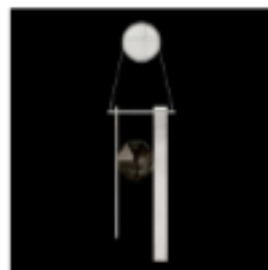

ARIA 20.75H™ SCONCE

DESCRIPTION

Adjustable sconce inspired by the sophistication and versatility of necklace charms. This collection empowers you to curate your unique piece with its five exquisite finishes and four distinct charm designs meticulously crafted using opulent faceted optic crystal. Each charm shines like a gem, captivating attention. Whether you desire the delicate dance of light reflecting off the crystal or the functional illumination from above, Aria's integrated LED lights bring your vision to life.

MODEL NUMBER

100009-1

FINISH

Brushed Silver

DIMENSIONS

20.75" H x 9" W (54 cm x 23 cm)

ADA Compliant

NET WEIGHT